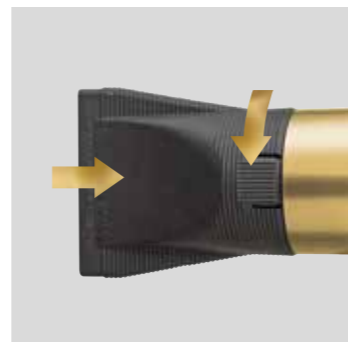

#Asciugatura capelli

L'asciugatura perfetta dei capelli, che favorisce il finish professionale.

#Hair drying

Perfect hair drying. Professional finish.